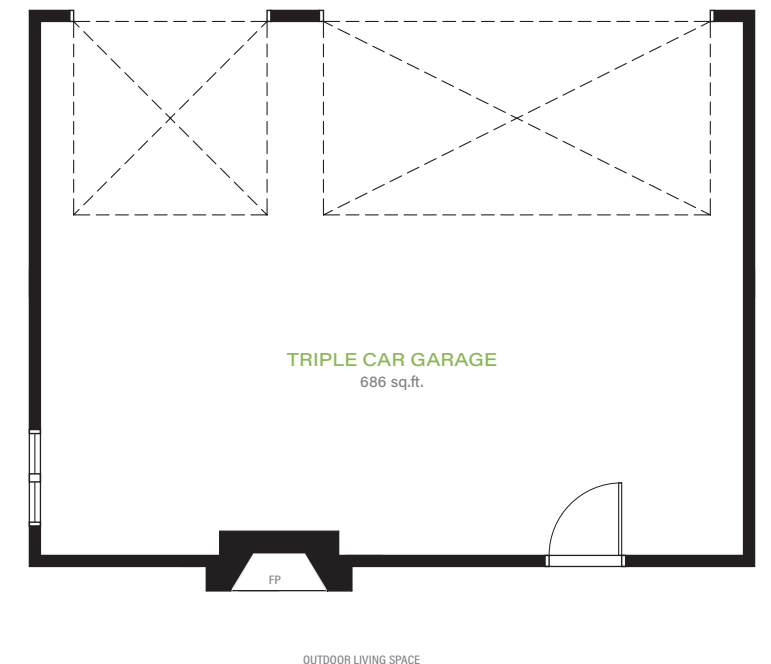

The Valour Park Collection In Currie

98 VALOUR CIRCLE SW 2376 sq.ft. | 3 2.5

(PLUS BASEMENT DEVELOPMENT)

Main Level

Upper Level

Lower Level

3 Car Detached Garage