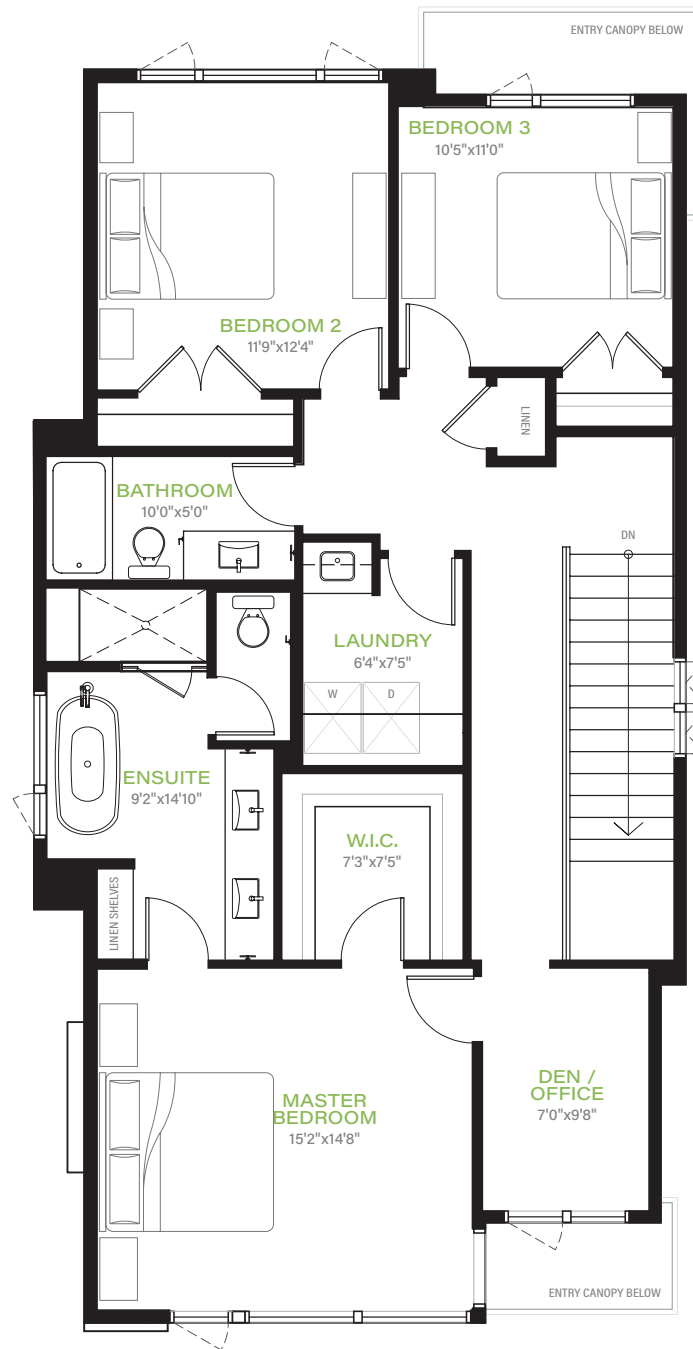

The Valour Park Collection In Currie

98 VALOUR CIRCLE SW 2376 sq.ft. | 3 2.5

(PLUS BASEMENT DEVELOPMENT)

Main Level

Upper Level

Lower Level

3 Car Detached Garage