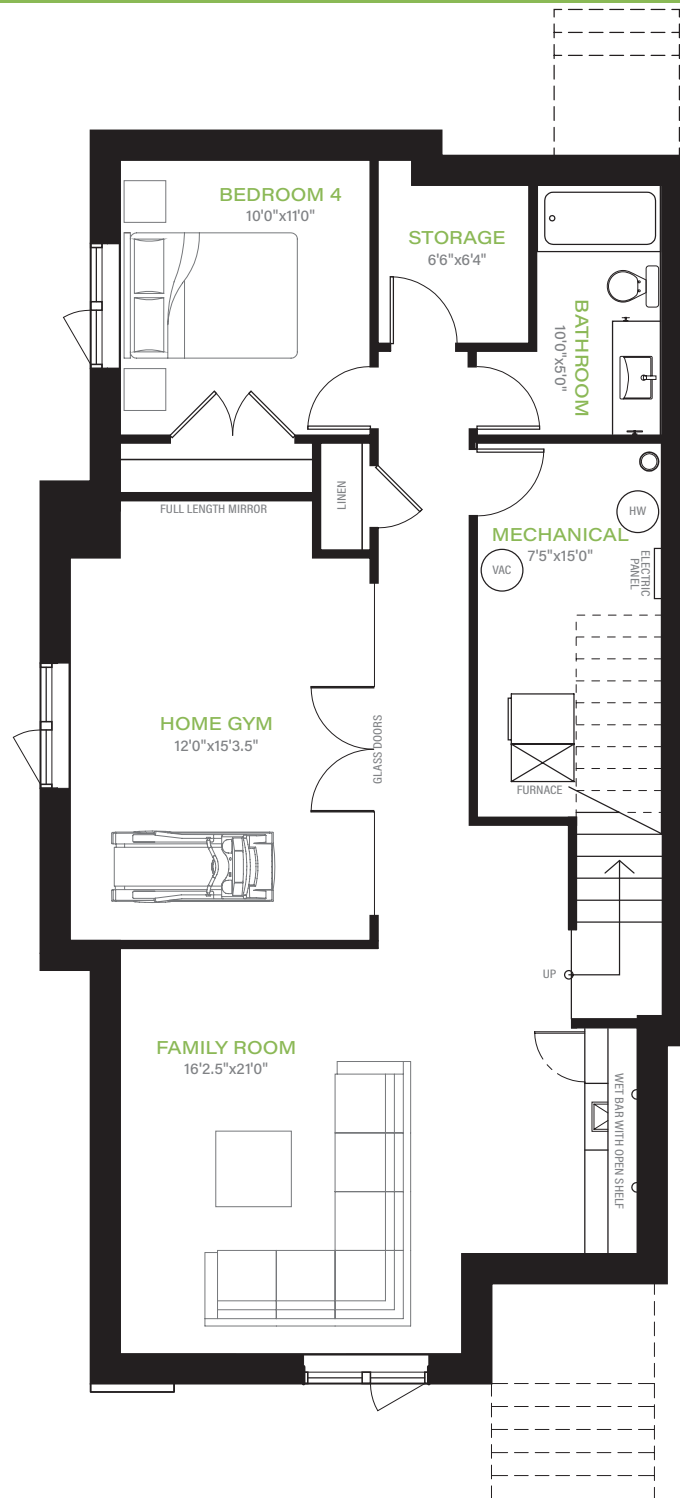

The Valour Park Collection In Currie

98 VALOUR CIRCLE SW 2376 sq.ft. | 3 2.5

(PLUS BASEMENT DEVELOPMENT)

Main Level

Upper Level

Lower Level

3 Car Detached Garage