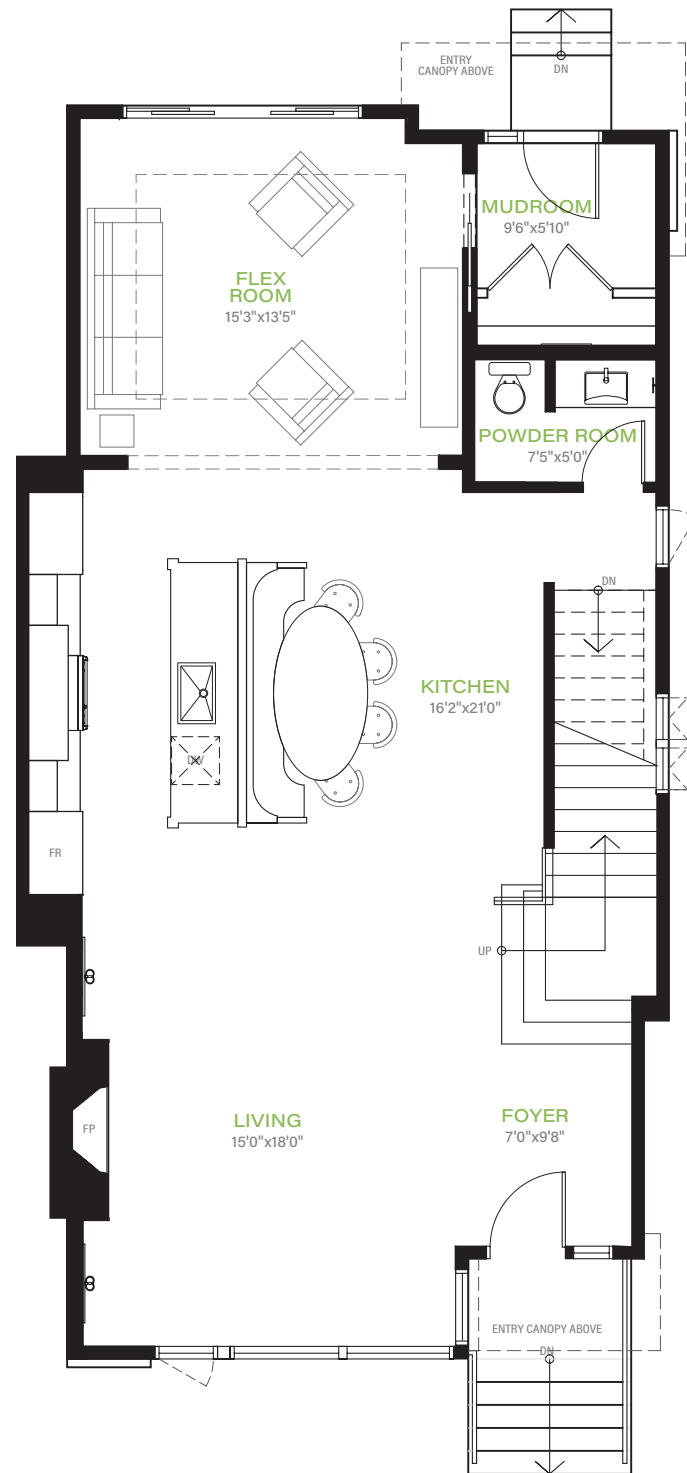

The Valour Park Collection In Currie

98 VALOUR CIRCLE SW 2376 sq.ft. | 3 2.5

(PLUS BASEMENT DEVELOPMENT)

Main Level

Upper Level

Lower Level

3 Car Detached Garage