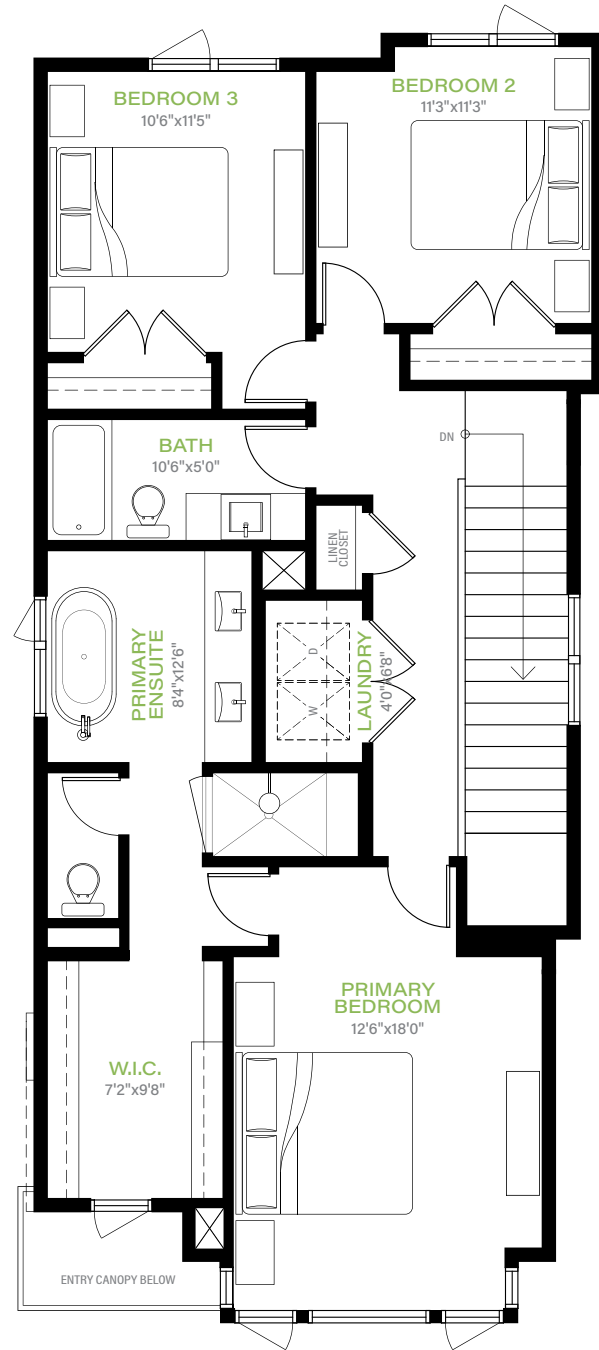

The Valour Park Collection In Currie

114 VALOUR CIRCLE SW 2189 sq.ft. | 3 2.5 + Basement Development

Main Level

Upper Level

Lower Level

2 Car Detached Garage