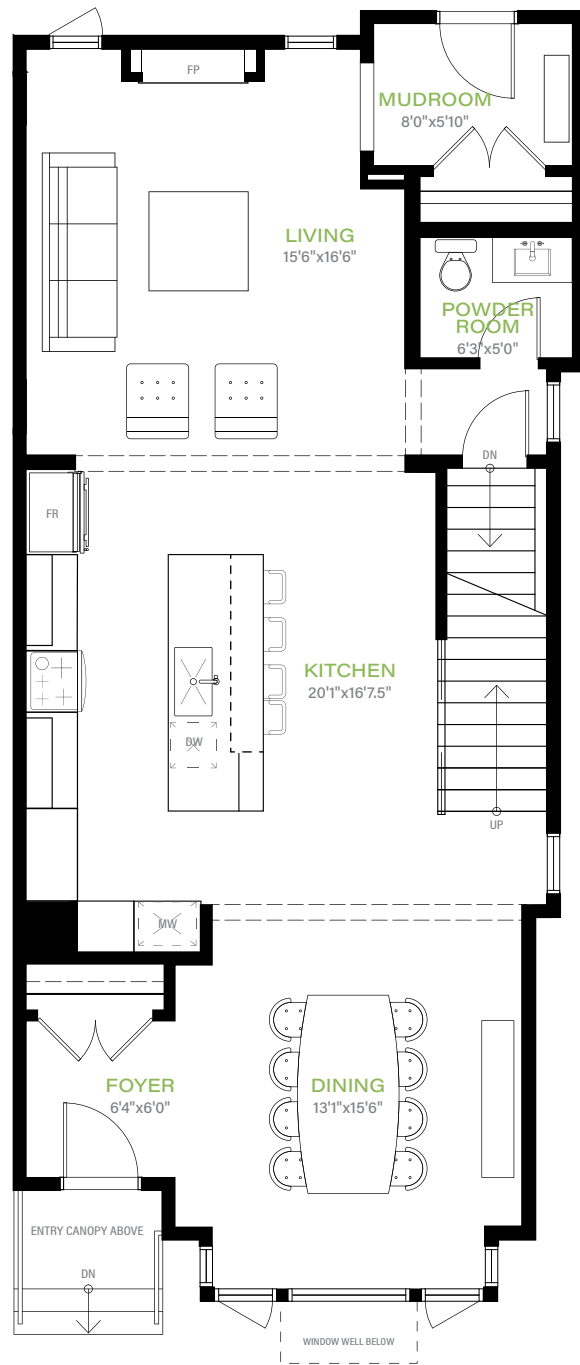

The Valour Park Collection In Currie

114 VALOUR CIRCLE SW 2189 sq.ft. | 3 2.5 + Basement Development

Main Level

Upper Level

Lower Level

2 Car Detached Garage