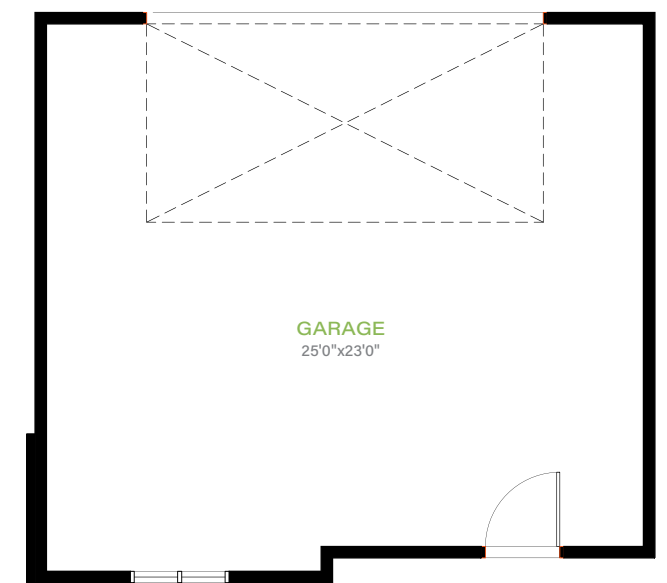

The Valour Park Collection In Currie

114 VALOUR CIRCLE SW 2189 sq.ft. | 3 2.5 + Basement Development

Main Level

Upper Level

Lower Level

2 Car Detached Garage