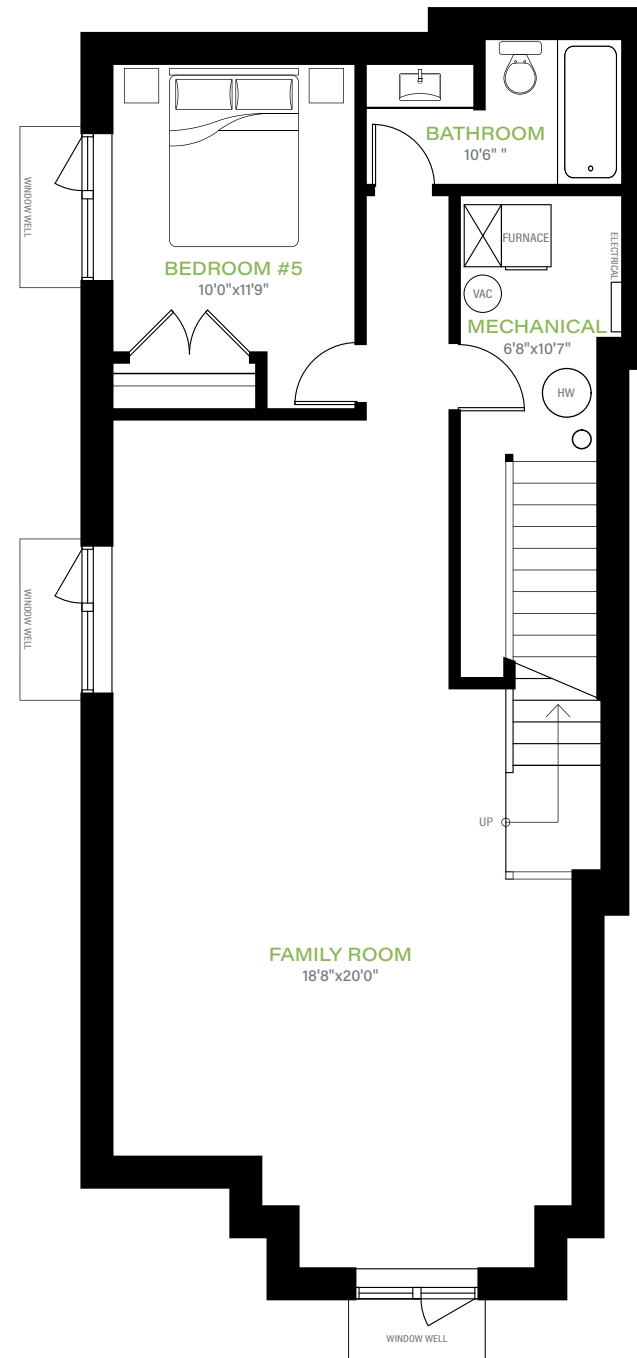

The Valour Park Collection In Currie

114 VALOUR CIRCLE SW 2189 sq.ft. | 3 2.5 + Basement Development

Main Level

Upper Level

Lower Level

2 Car Detached Garage