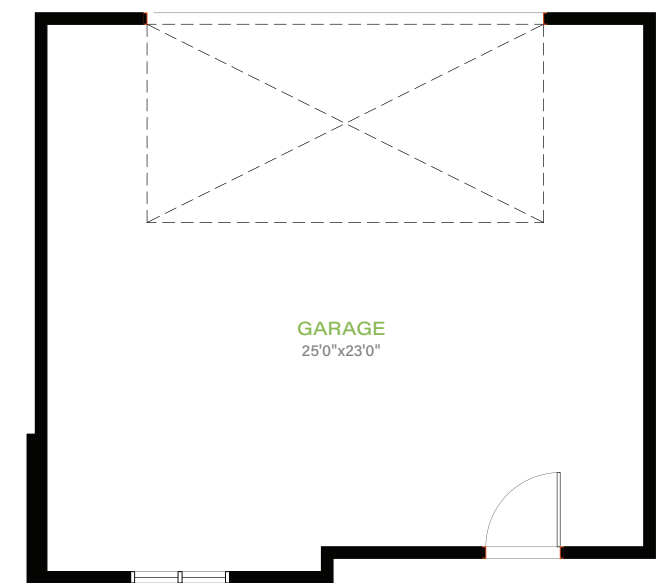

# The Valour Park Collection In Currie

114 VALOUR CIRCLE SW 2189 SQ.FT. | 3 2.5

Main Level

Upper Level

Basement Development (Optional)

2 Car Detached Garage