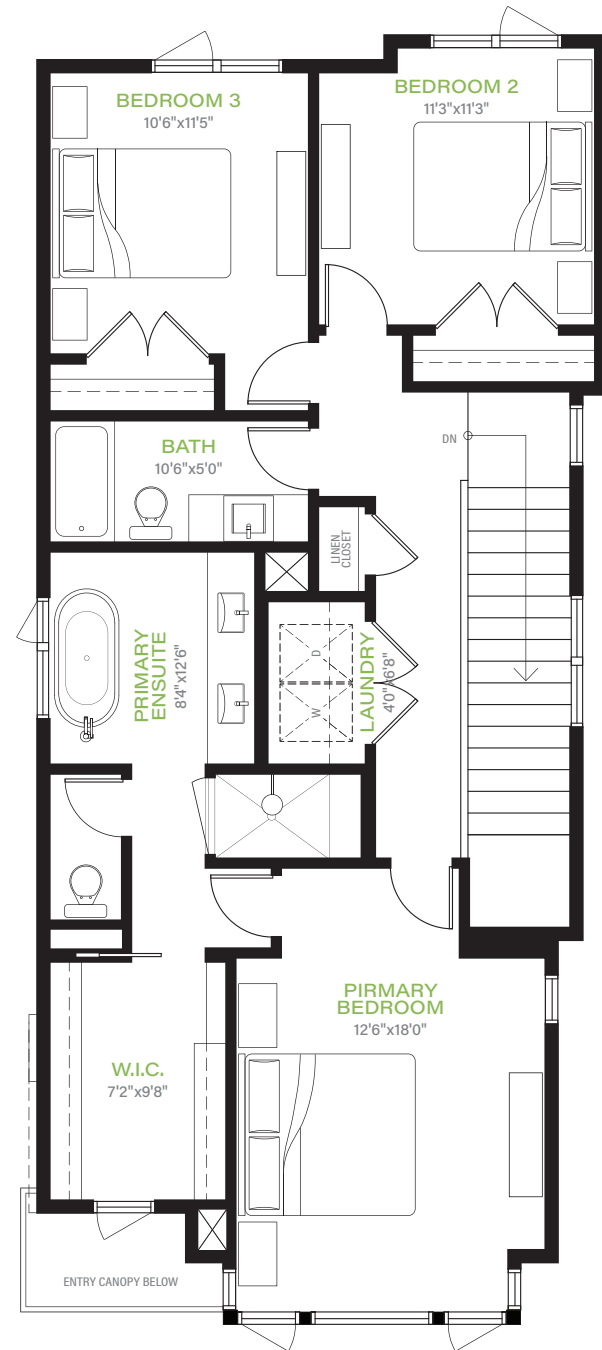

# The Valour Park Collection In Currie

114 VALOUR CIRCLE SW 2189 SQ.FT. | 3 2.5

Main Level

Upper Level

Basement Development (Optional)

2 Car Detached Garage