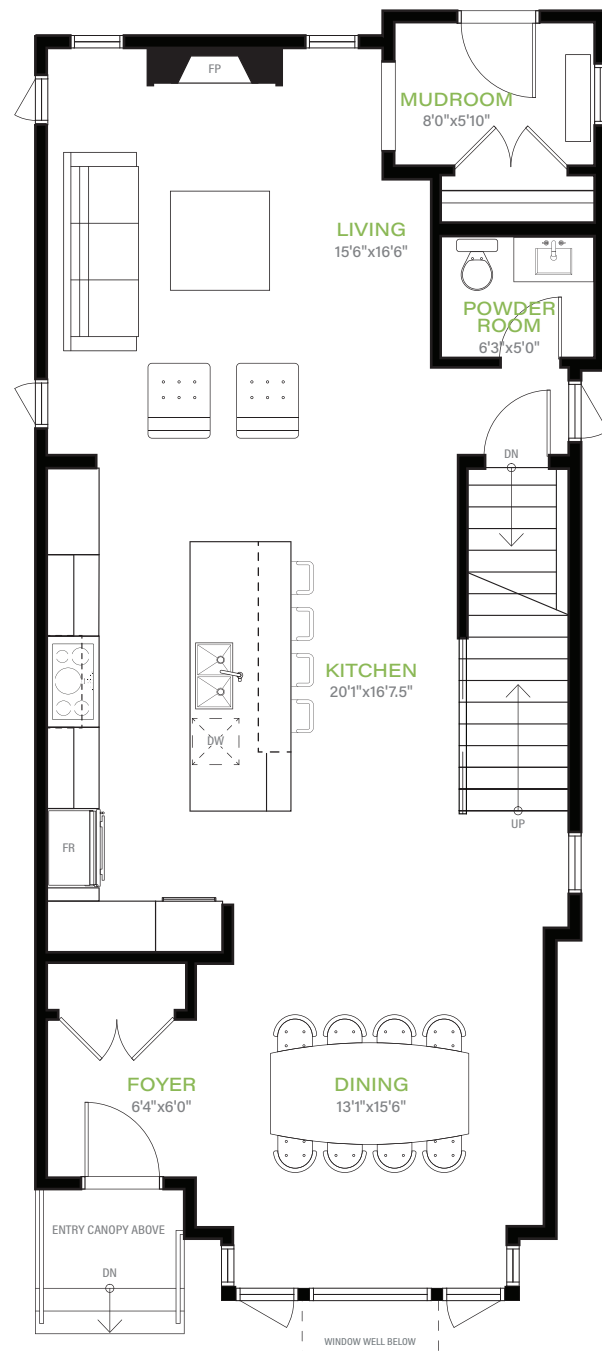

# The Valour Park Collection In Currie

114 VALOUR CIRCLE SW 2189 SQ.FT. | 3 2.5

Main Level

Upper Level

Basement Development (Optional)

2 Car Detached Garage