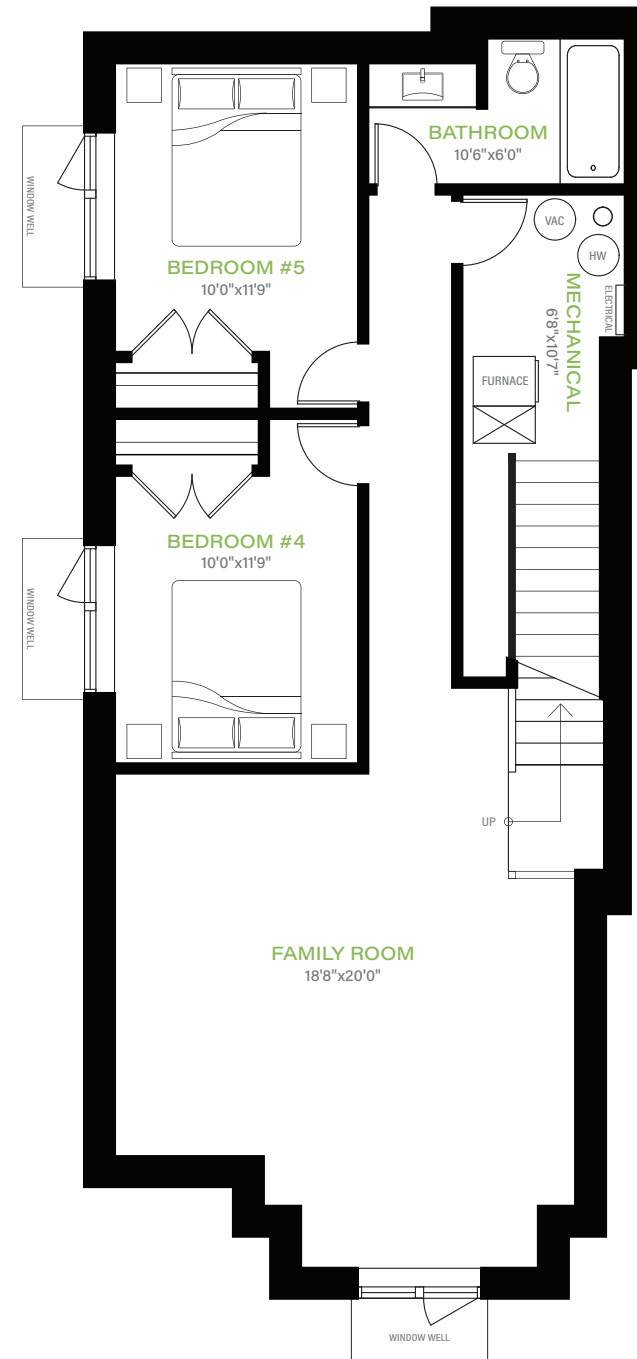

# The Valour Park Collection In Currie

114 VALOUR CIRCLE SW 2189 SQ.FT. | 3 2.5

Main Level

Upper Level

Basement Development (Optional)

2 Car Detached Garage